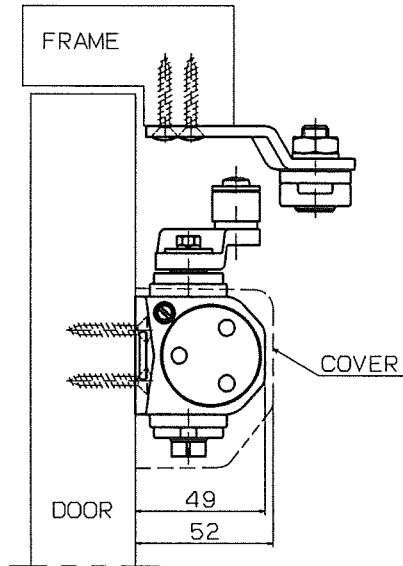

Size	With full cover		Maximum door weight	Maximum door width	
	Without backcheck	With backcheck		Interior	Exterior
2	DS-1552P	DS-1552BCP	50kg	900mm	800mm
3	DS-1553P	DS-1553BCP	65kg	1050mm	900mm
4	DS-1554P	DS-1554BCP	80kg	1200mm	950mm

● With hold-open

● Dimension A·B

Maximum door opening	100°	180°
Dimension A	184	108
Dimension B	238	168

RYOBI LIMITED

PRODUCTS

DOOR CLOSER

APPLICATION

Parallel arm