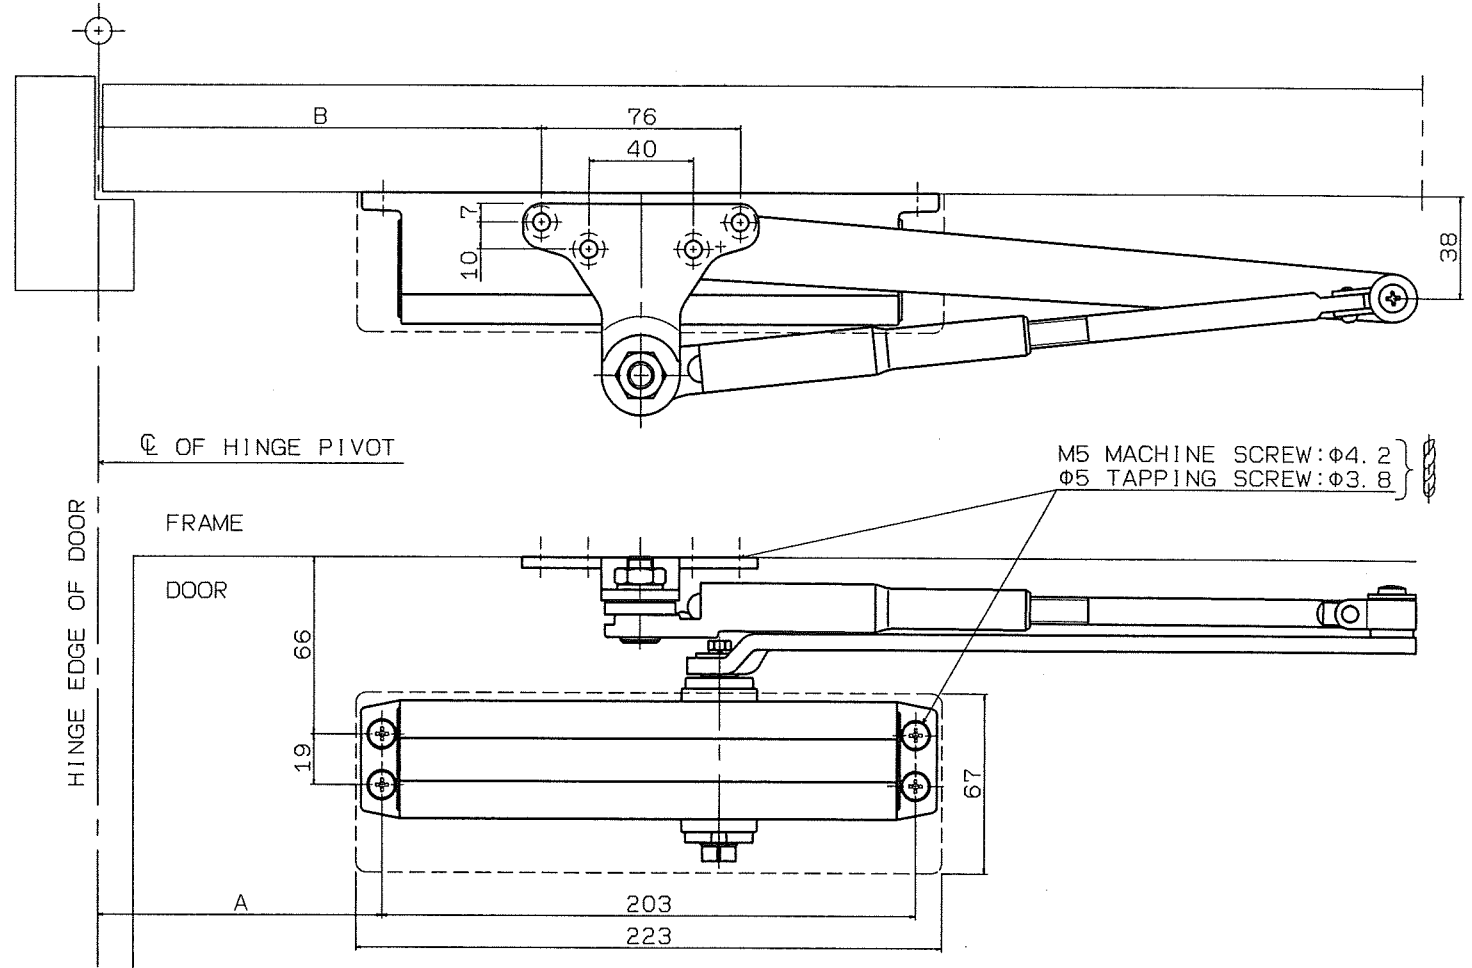

Size	With full cover		Maximum door weight	Maximum door width	
	Without backcheck	With backcheck		Interior	Exterior
2	DS-1552P	DS-1552BCP	50kg	900mm	800mm
3	DS-1553P	DS-1553BCP	65kg	1050mm	900mm
4	DS-1554P	DS-1554BCP	80kg	1200mm	950mm

● With hold-open

● Dimension A·B

Maximum door opening	100°	180°
Dimension A	184	108
Dimension B	238	168

RYOBI LIMITED

PRODUCTS

DOOR CLOSER

APPLICATION

Parallel arm

MODEL No.

DS-1552P, DS-1553P, DS-1554P

DATE

04/09/2019

REV.